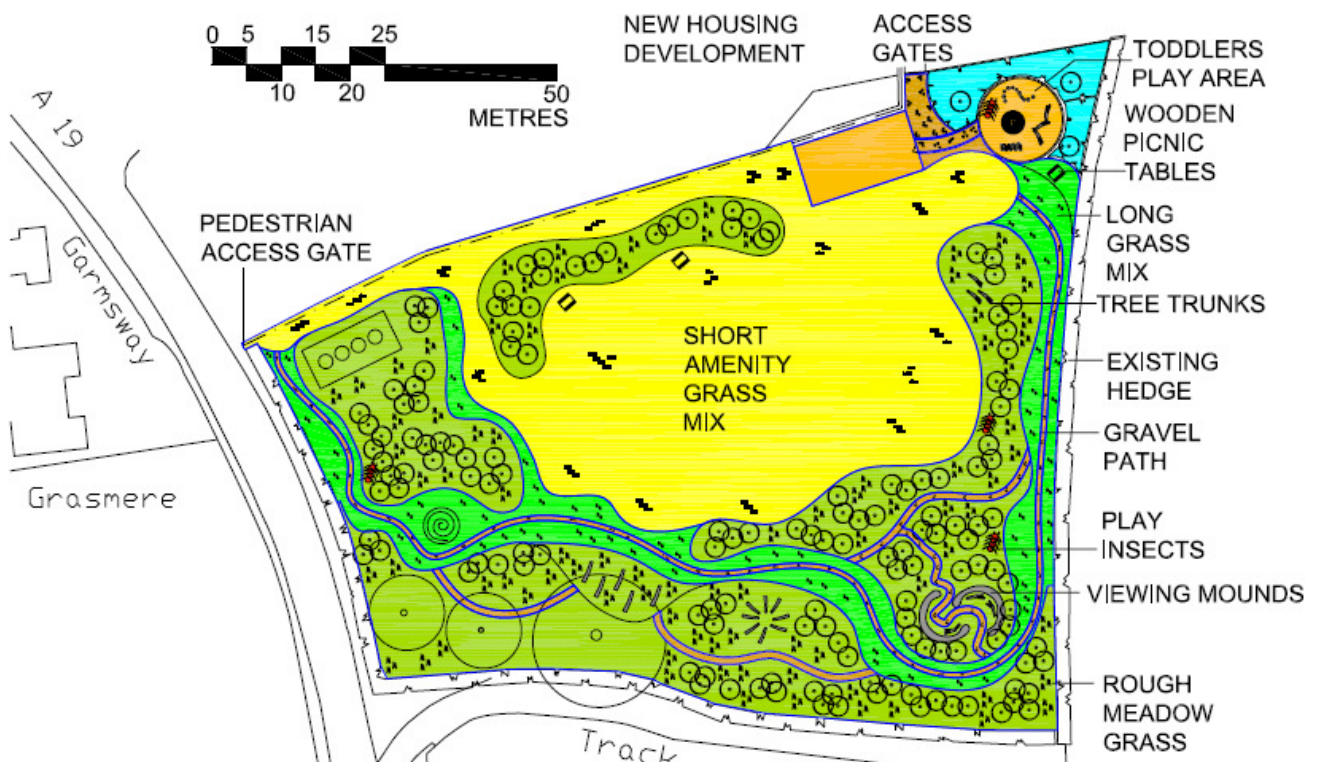

Your Village, Your Say!

We want your views on plans to develop recreational open space at The Daffodil Field. This piece of land now belongs to the community. It is at the north end of the village near to Whitley Farm Close. Ideas for developing the site will be on display at the Church on

Stop Press: A further planning application has been made for motocross. Please let us know if you have strong views about this.