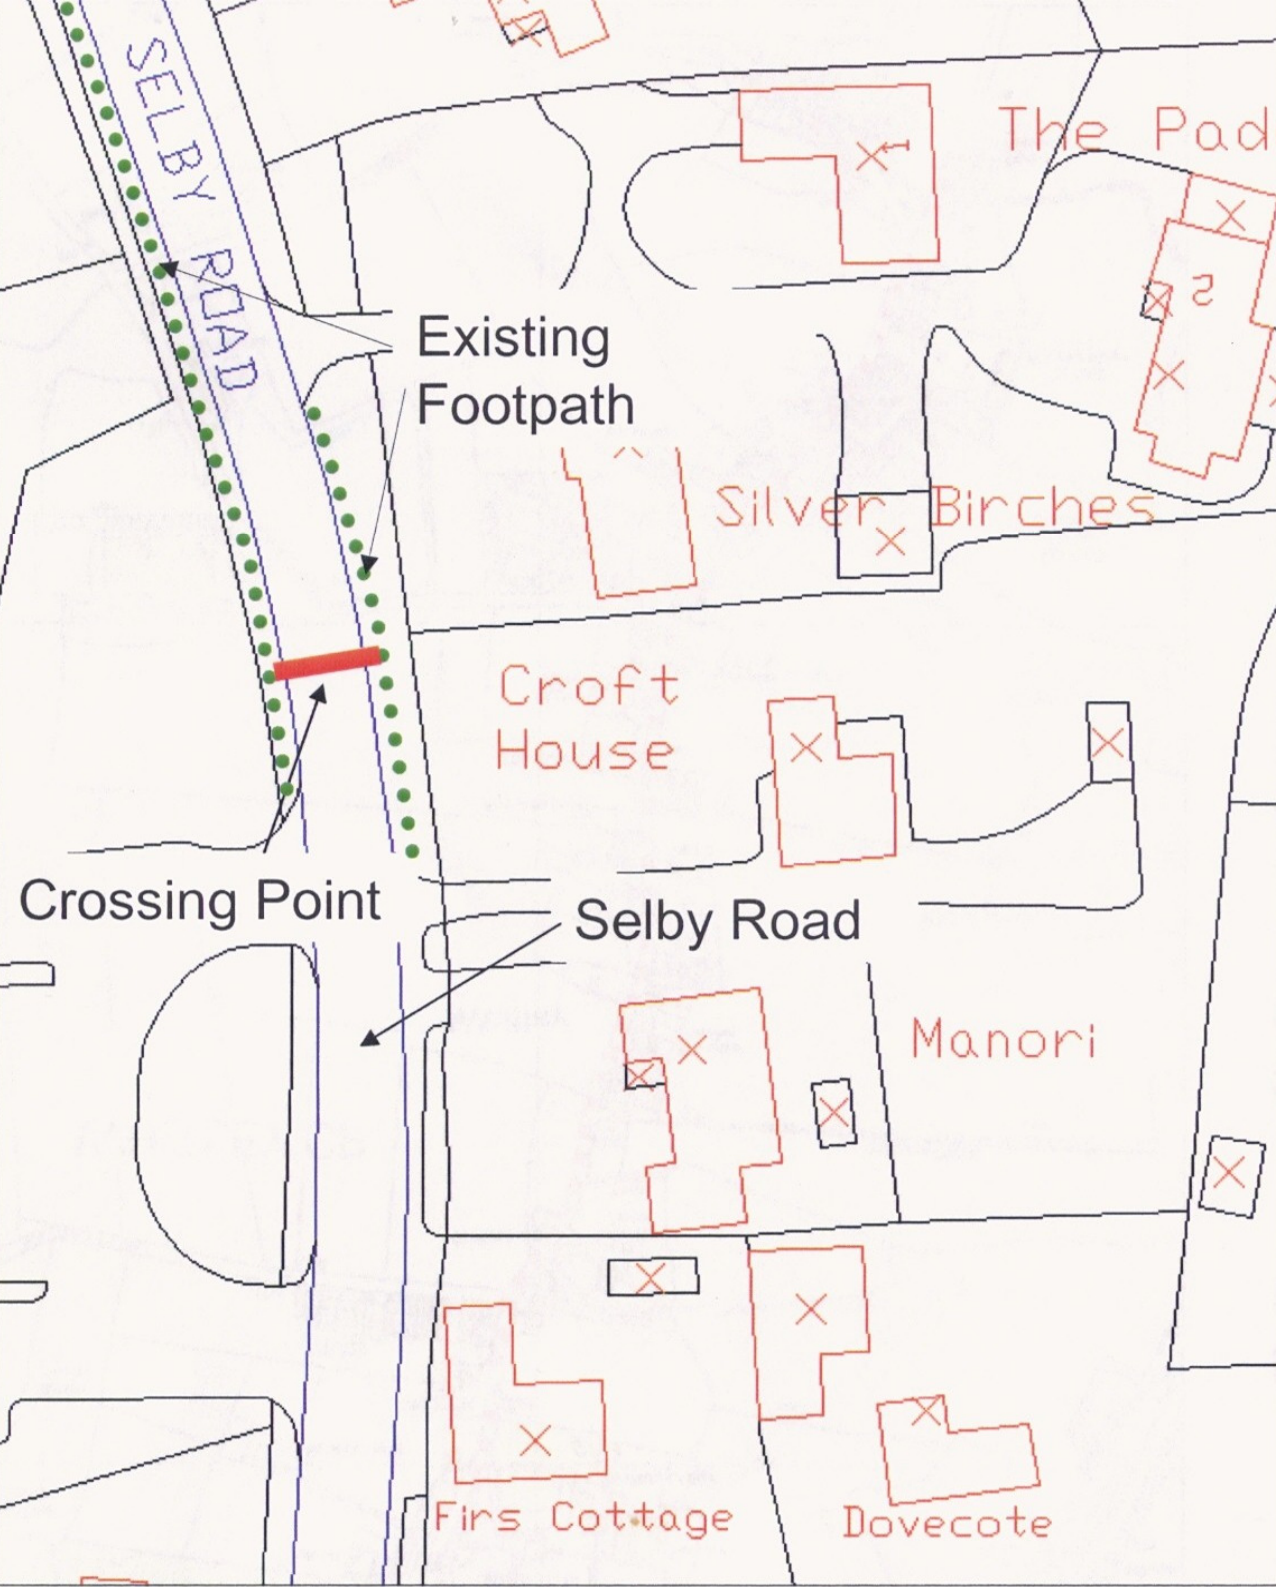

North

Yorkshire County Council

Selby

Service Centre Transportation Strategy

Thank you for participating in the
Second Stakeholder Workshop

Selby to County Boundary Cycle Route

Location: Whitley

Issue: Cycle route from Selby to County boundary.

Scheme: Section 8 of route through Whitley.

On road using signing and lining.

Location: Whitley

Issue: Crossing required on Selby Road through Whitley

Scheme: Zebra Crossing just North of Croft House

Location: Whitley

Issue: Missing section of footpath in Whitley.

Scheme: Footpath between Lee View and Lee Court.

Location: Whitley

Issue: Road Safety through Whitley

Scheme: Traffic Calming on Selby Road