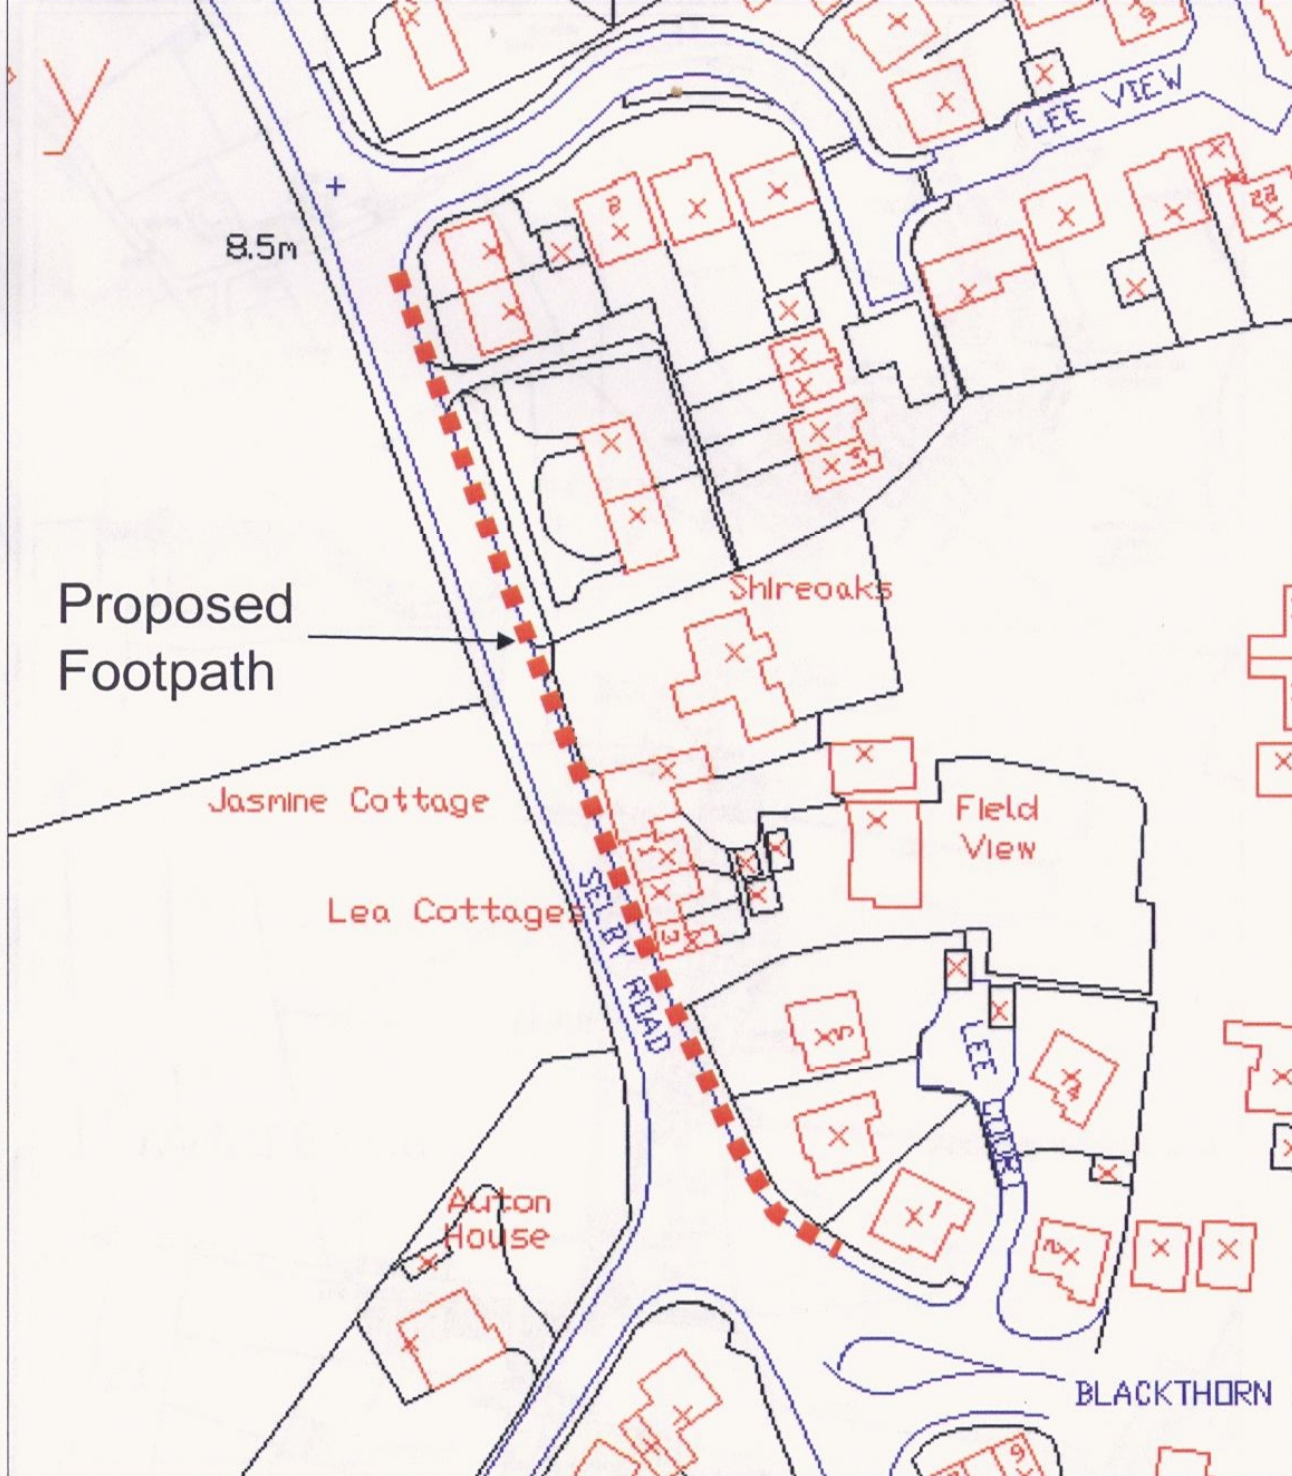

North

Yorkshire County Council

Selby

Service Centre Transportation Strategy

Thank you for participating in the
Second Stakeholder Workshop

Selby to County Boundary Cycle Route

Location: Whitley

Issue: Cycle route from Selby to County boundary.

Scheme: Section 8 of route through Whitley.

On road using signing and lining.

Location: Whitley

Issue: Crossing required on Selby Road through Whitley

Scheme: Zebra Crossing just North of Croft House

Location: Whitley

Issue: Missing section of footpath in Whitley.

Scheme: Footpath between Lee View and Lee Court.

Location: Whitley

Issue: Road Safety through Whitley

Scheme: Traffic Calming on Selby Road