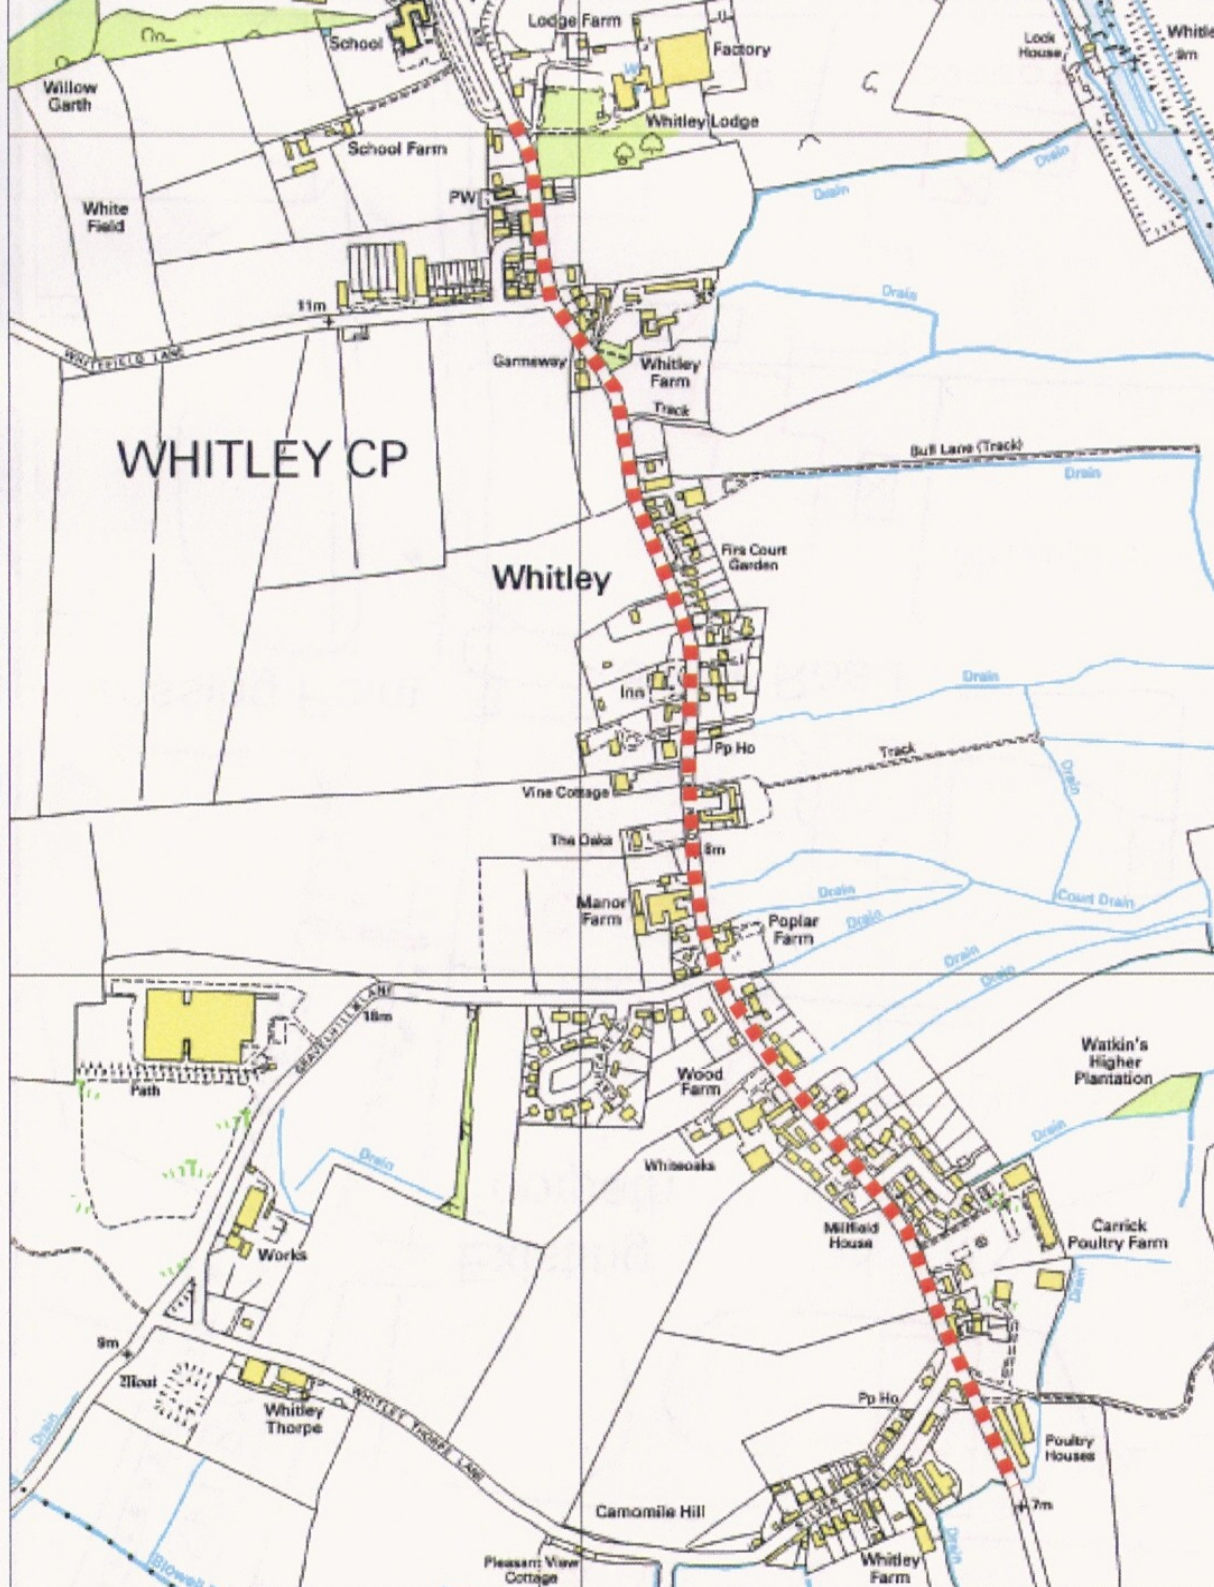

North

Yorkshire County Council

Selby

Service Centre Transportation Strategy

Thank you for participating in the
Second Stakeholder Workshop

Selby to County Boundary Cycle Route

Location: Whitley

Issue: Cycle route from Selby to County boundary.

Scheme: Section 8 of route through Whitley.

On road using signing and lining.

Location: Whitley

Issue: Crossing required on Selby Road through Whitley

Scheme: Zebra Crossing just North of Croft House

Location: Whitley

Issue: Missing section of footpath in Whitley.

Scheme: Footpath between Lee View and Lee Court.

Location: Whitley

Issue: Road Safety through Whitley

Scheme: Traffic Calming on Selby Road